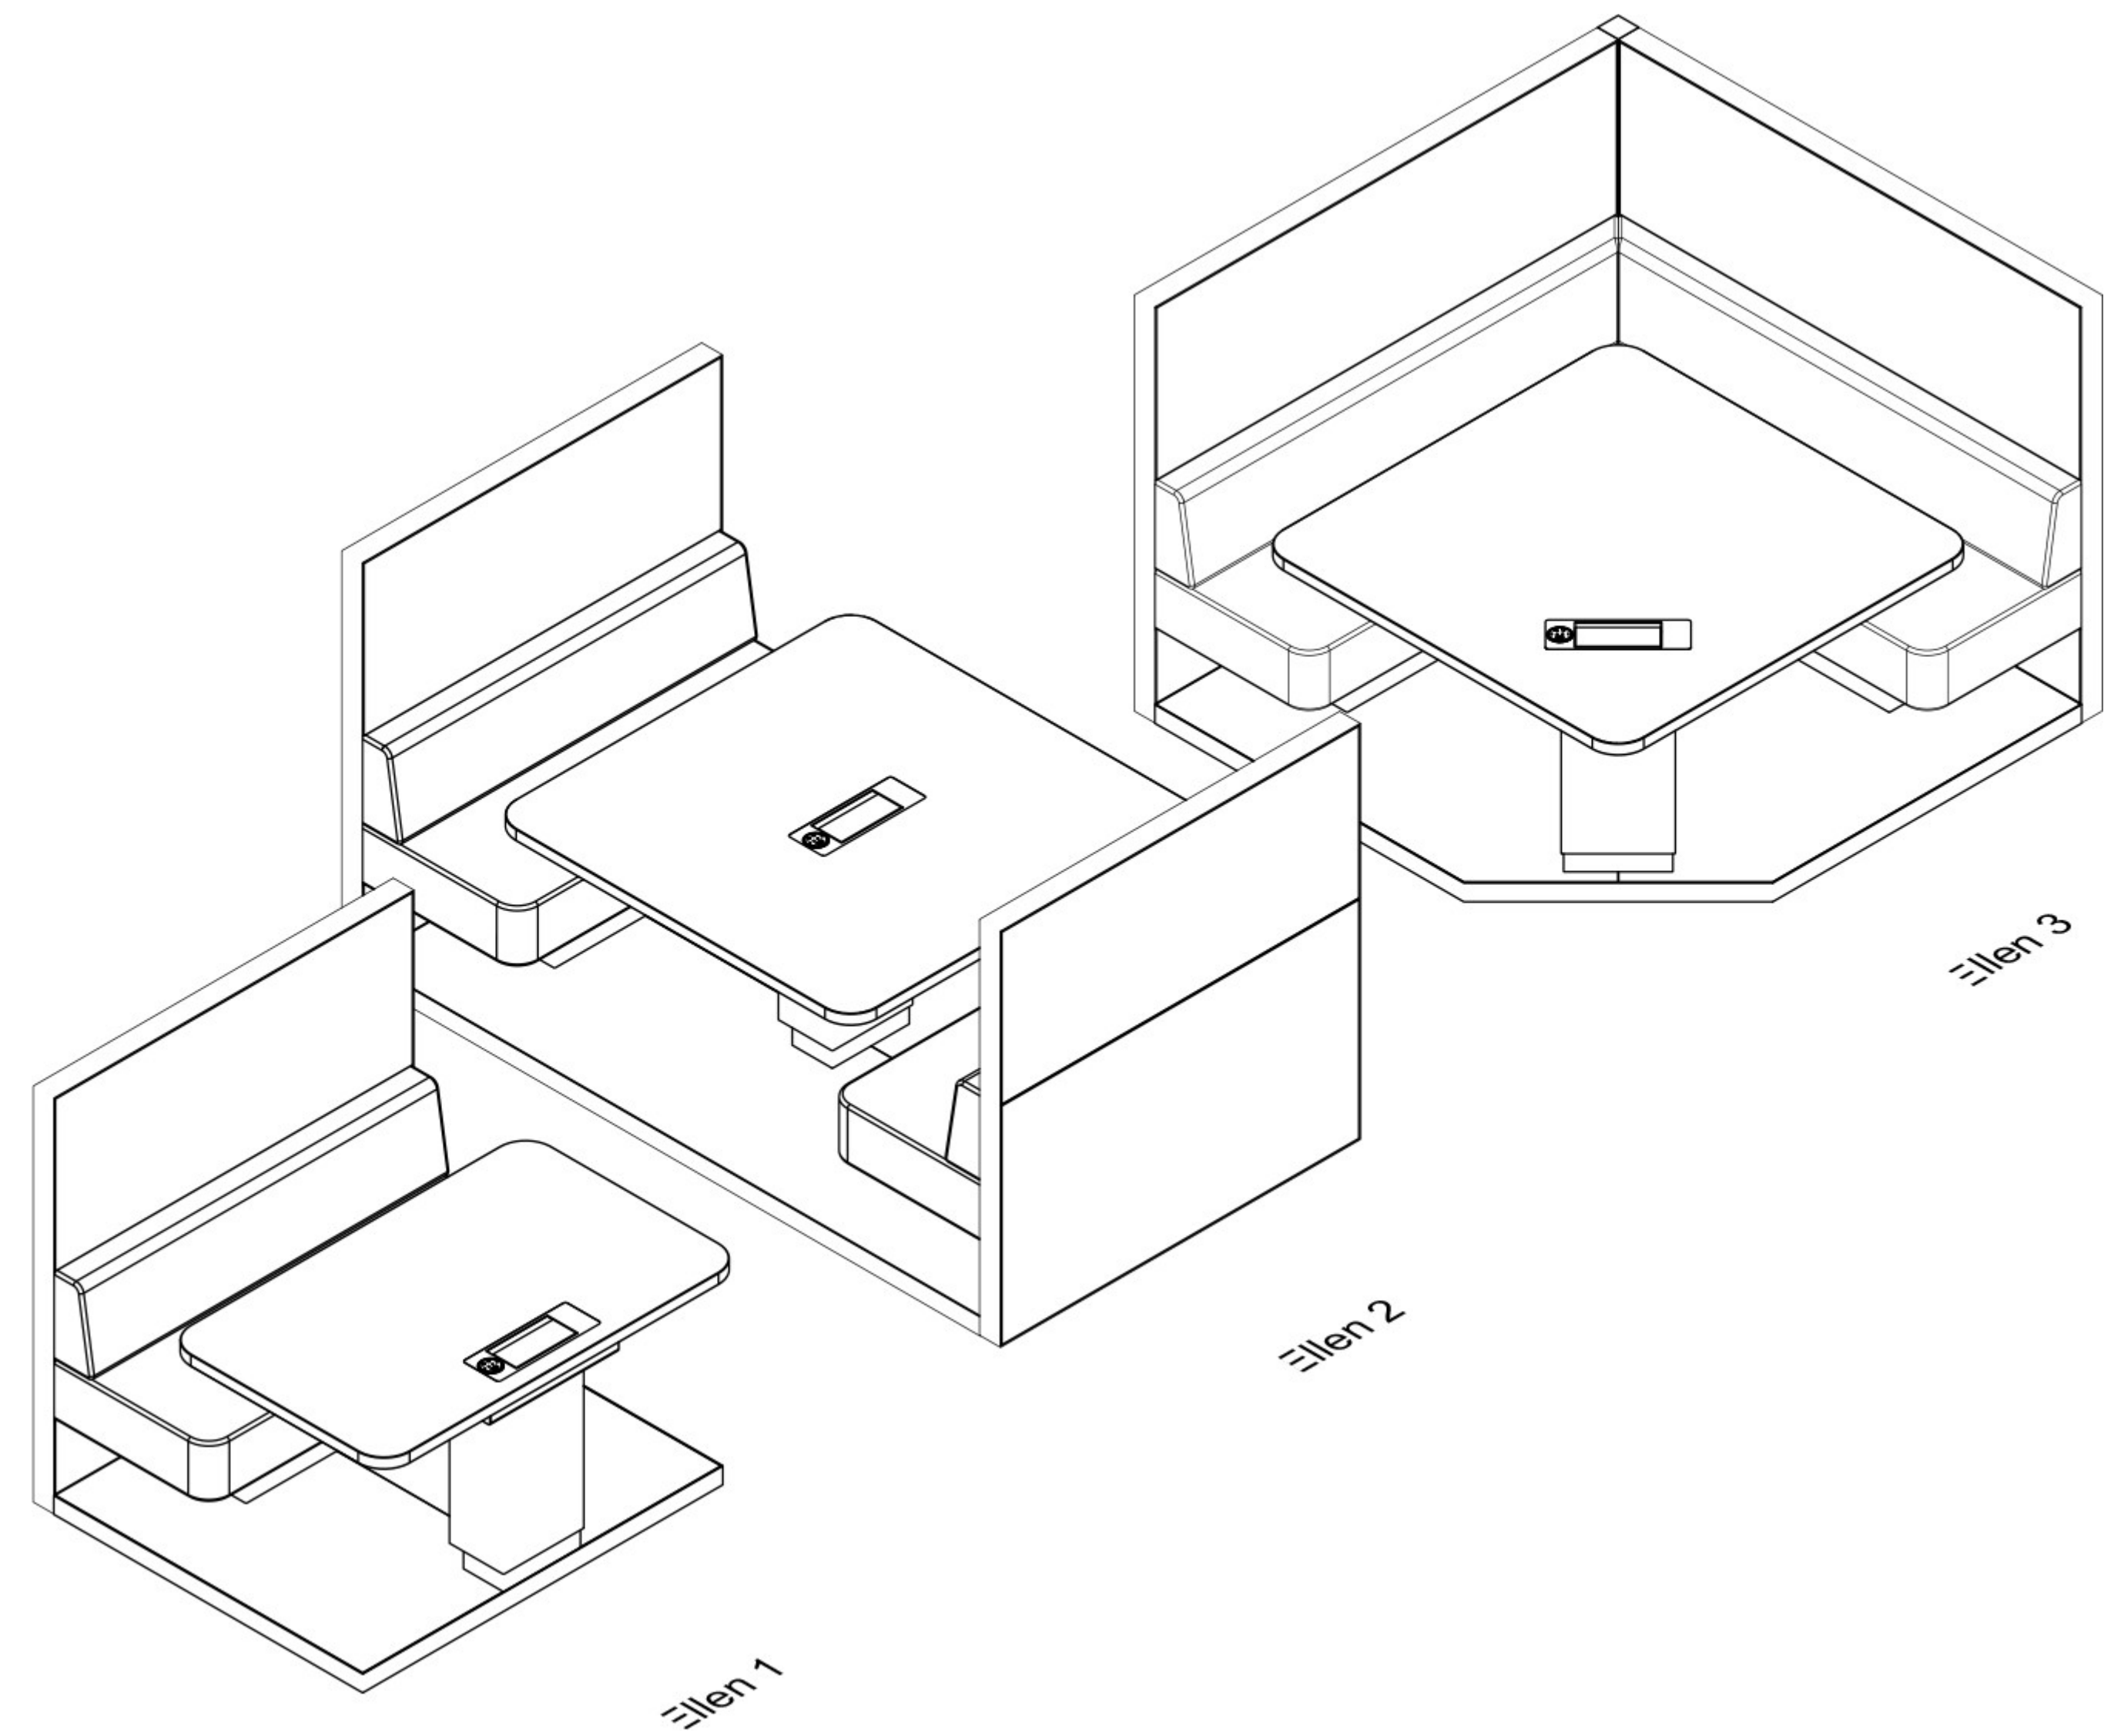

ELLEN LOUNGE

Lounge program

DOWNLOAD 2D & 3D FILES