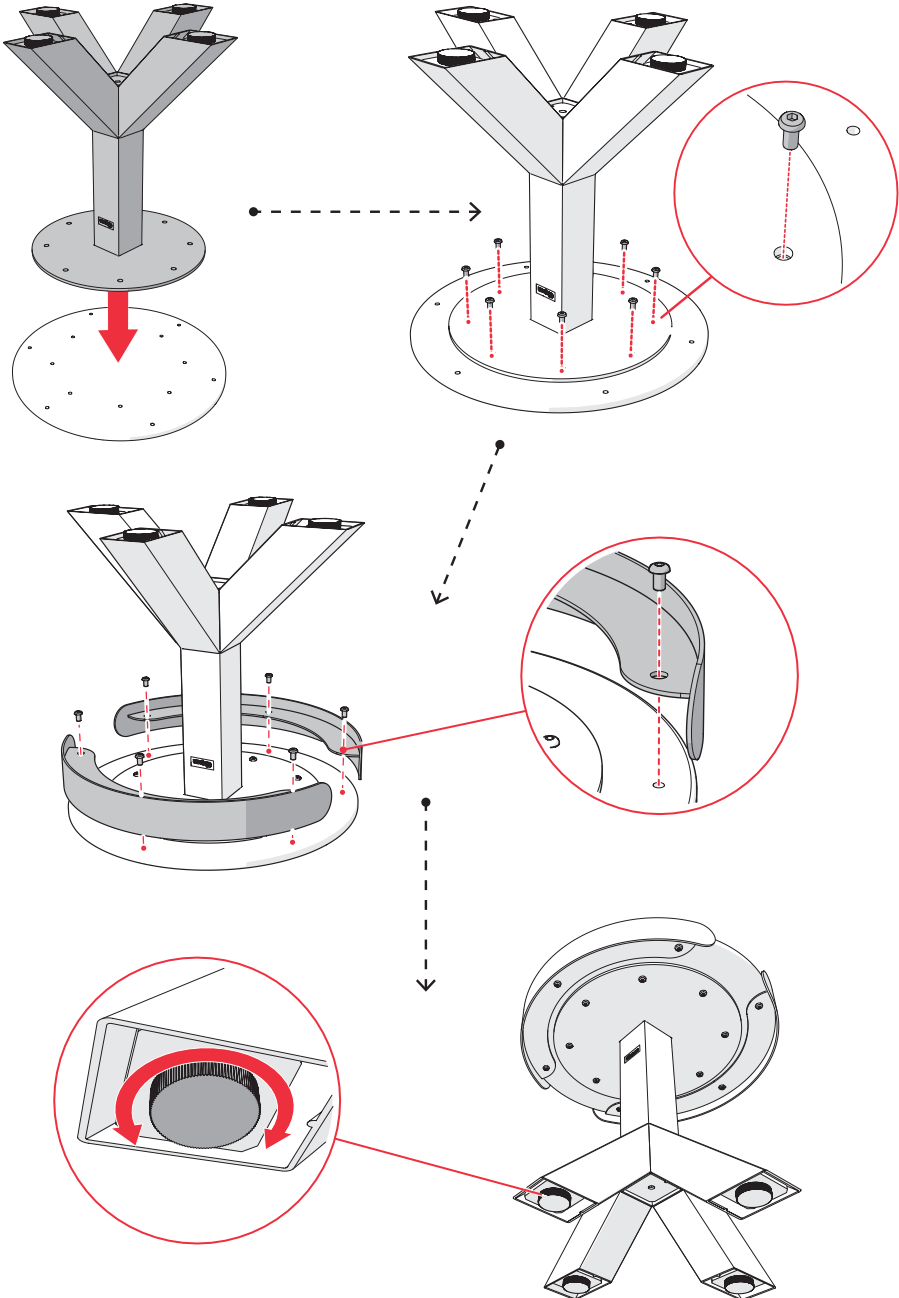

START HERE!

YOU ARE DONE. ENJOY YOUR TABLE!